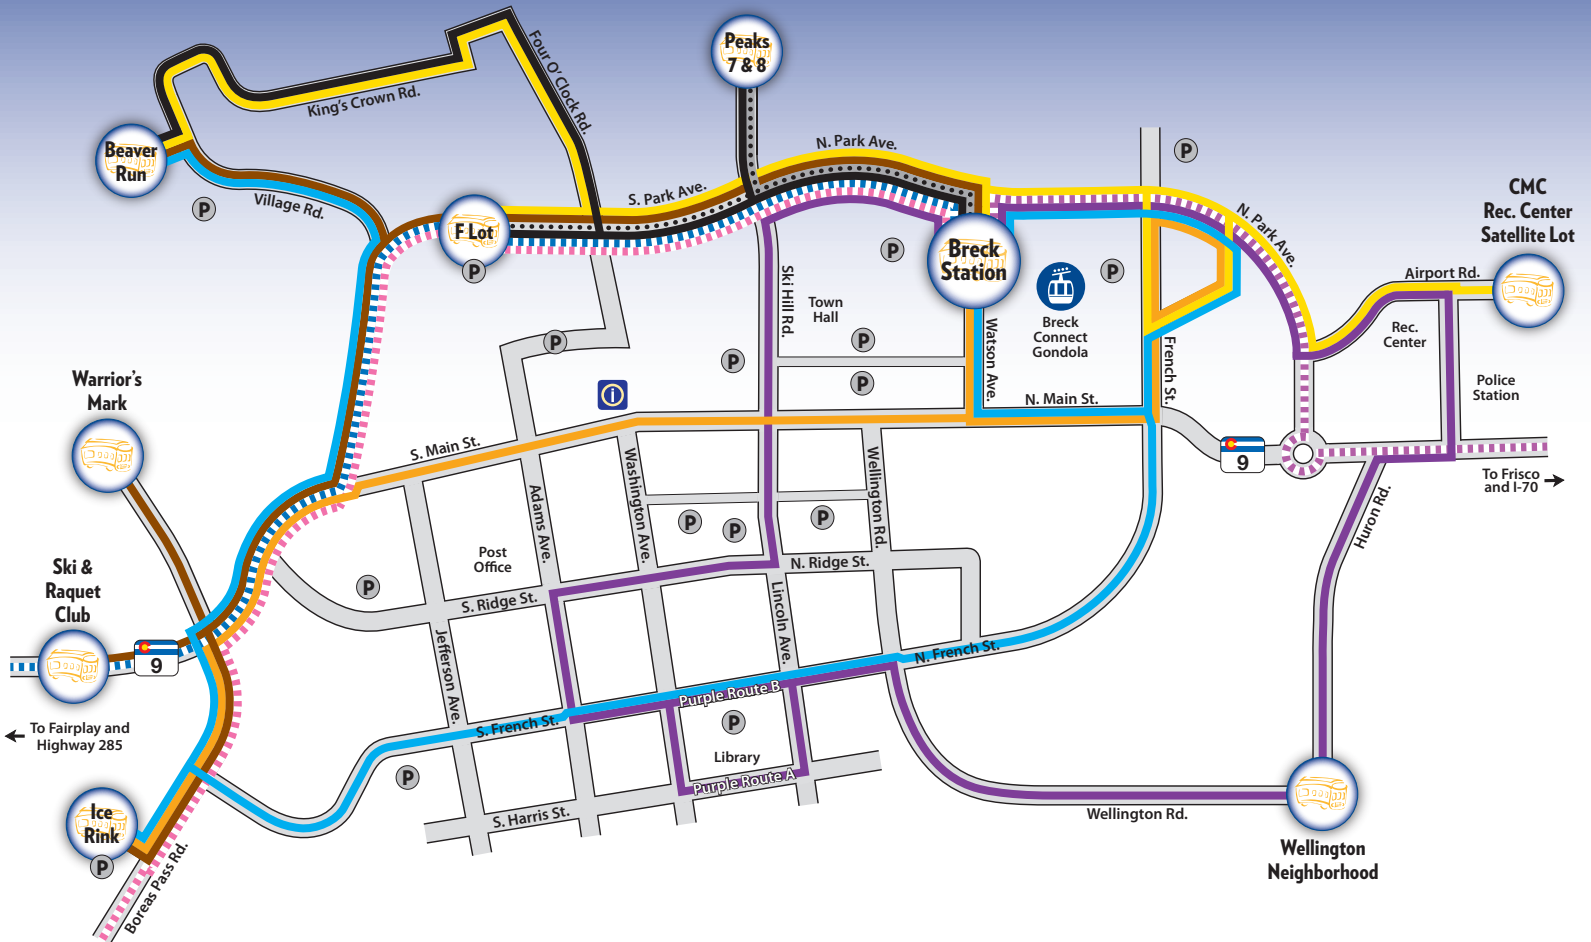

BRECKENRIDGE FREE RIDE SYSTEM MAP

FREE RIDE ROUTES

-  Black Route - serving Peaks 7 & 8 and F Lot
-  Brown Route - serving Beaver Run, Ice Rink and Warriors Mark
-  Black Express Route - serving Peaks 7 & 8 and F Lot
-  Blue Route - French Street, Beaver Run and Ice Rink
-  Main Street Trolley - serving Downtown Breckenridge
-  Purple Routes - serving Wellington Neighborhood
-  Yellow Route - serving Beaver Run, Park Ave. and Airport Rd.

SUMMIT STAGE ROUTES

-  Blue River Commuter
-  Boreas Pass Loop
-  Frisco-Breckenridge Route