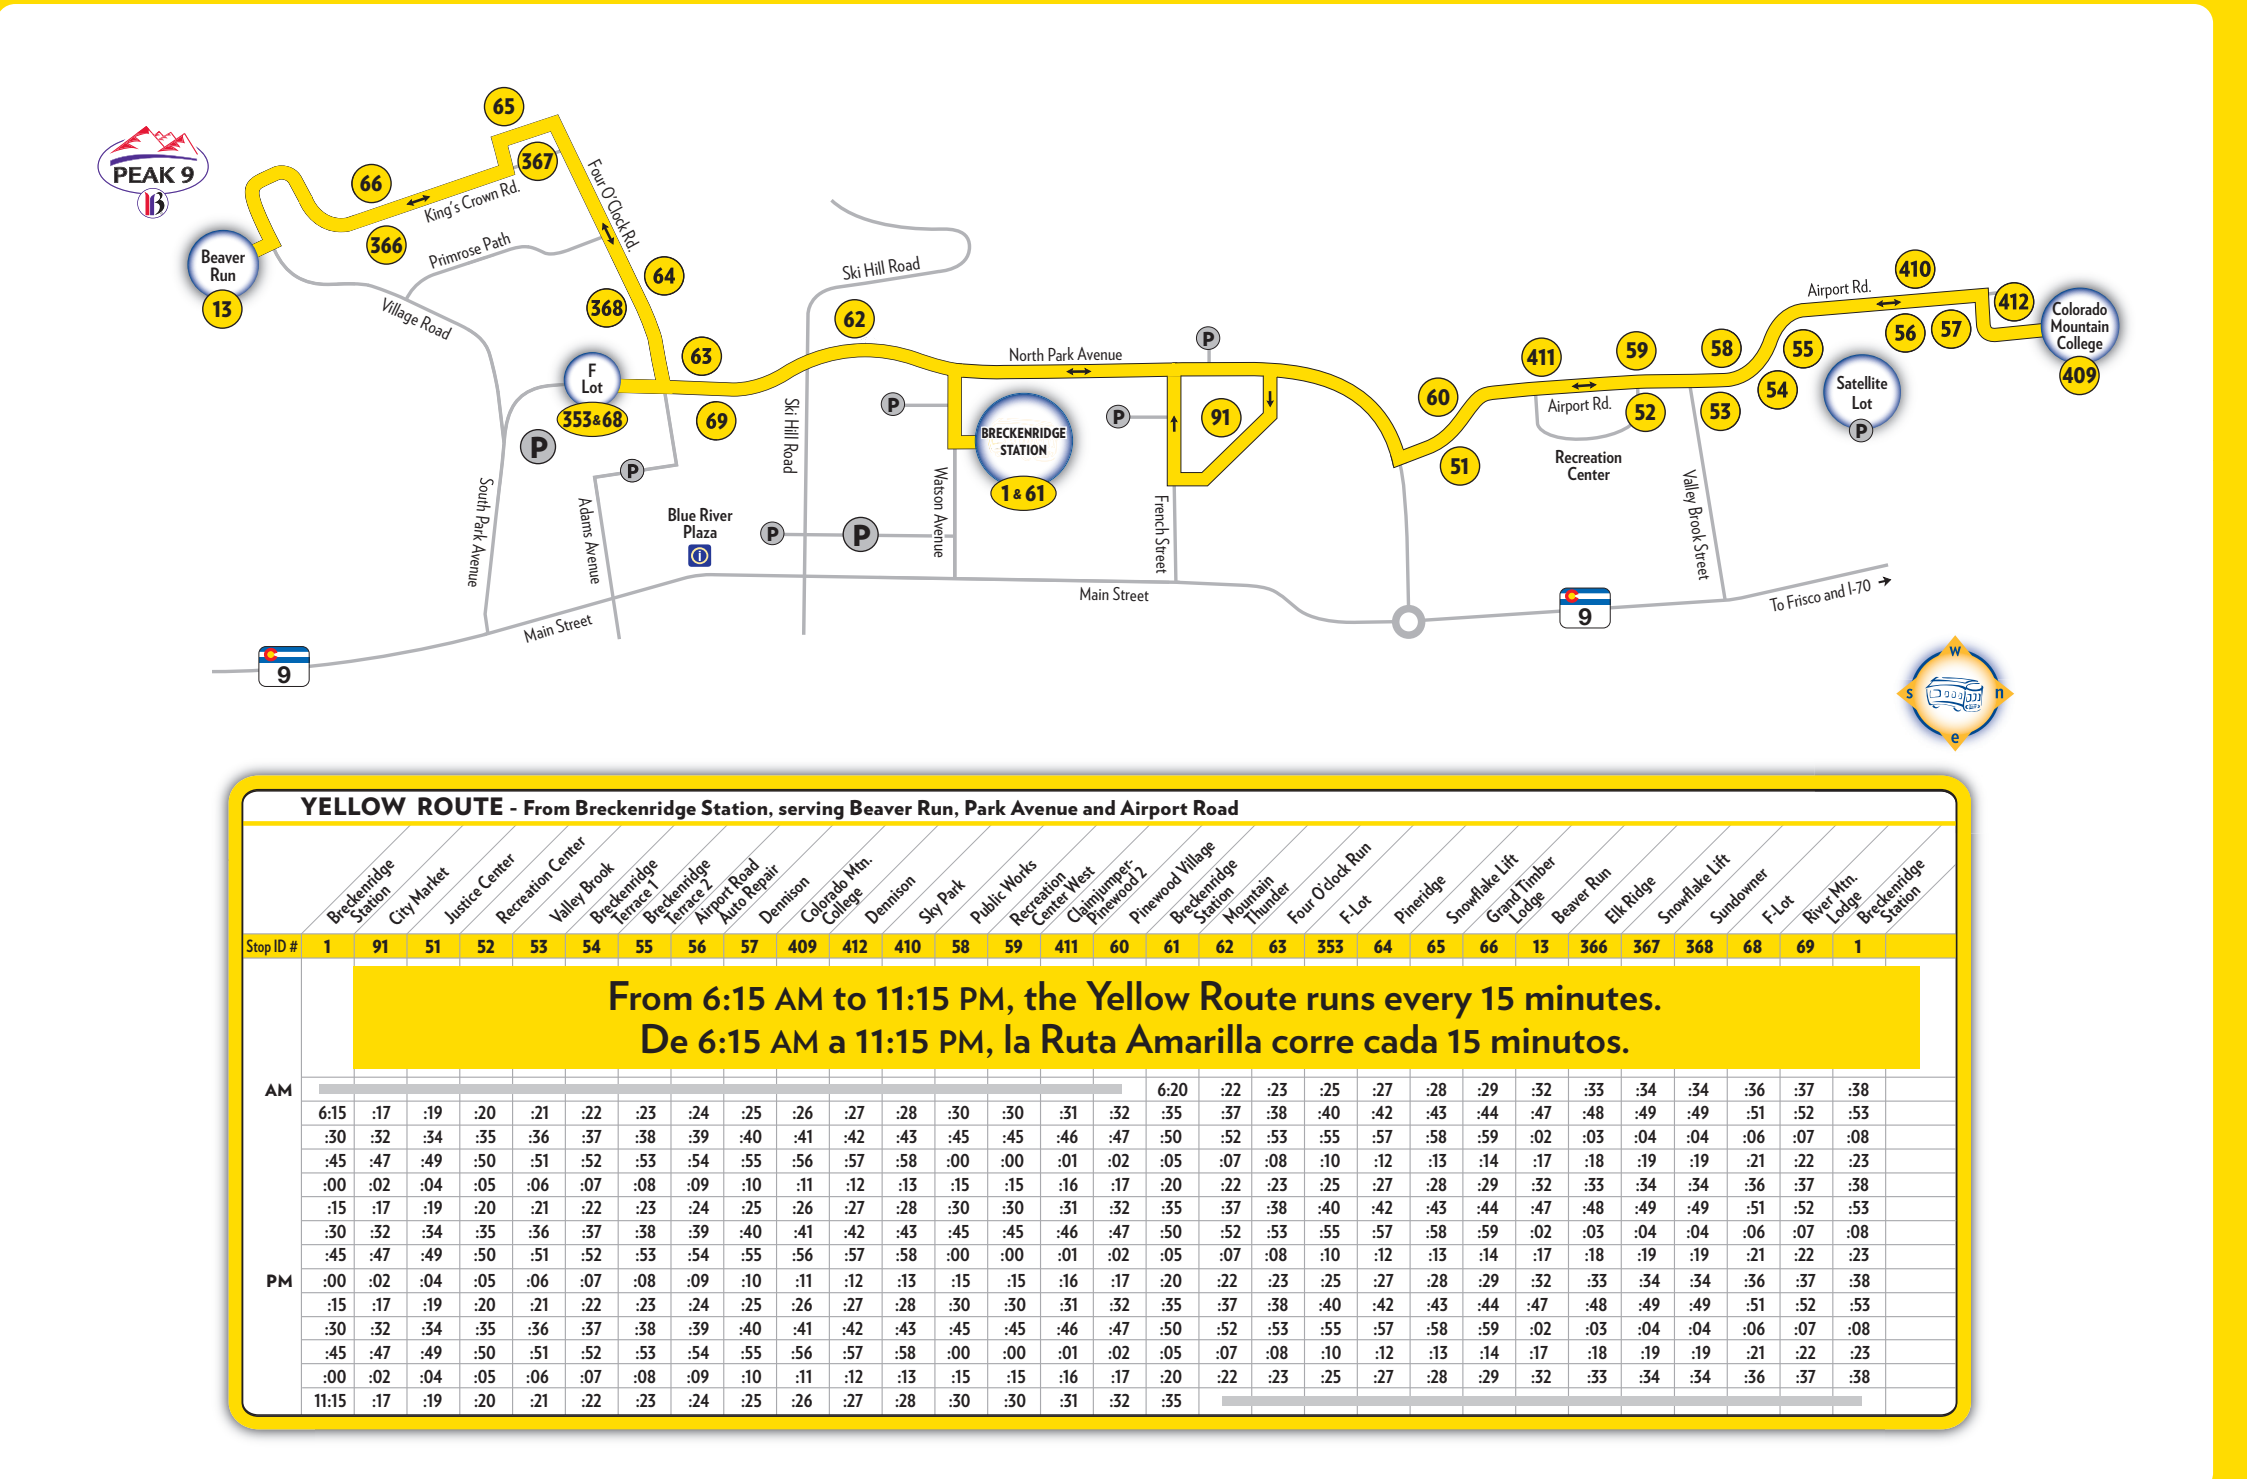

YELLOW ROUTE - From Breckenridge Station, serving Beaver Run, Park Avenue and Airport Road

From 6:15 AM to 11:15 PM, the Yellow Route runs every 15 minutes.
De 6:15 AM a 11:15 PM, la Ruta Amarilla corre cada 15 minutos.

Stop ID #	1	91	51	52	53	54	55	56	57	409	412	410	58	59	411	60	61	62	63	353	64	65	66	13	366	367	368	68	69	1	
AM	6:15	:17	:19	:20	:21	:22	:23	:24	:25	:26	:27	:28	:30	:30	:31	:32	:32	:33	:33	:35	:35	:37	:38	:40	:42	:44	:44	:45	:47	:48	
PM	11:15	:17	:19	:20	:21	:22	:23	:24	:25	:26	:27	:28	:30	:30	:31	:32	:32	:33	:33	:35	:35	:37	:38	:40	:42	:44	:44	:45	:47	:48