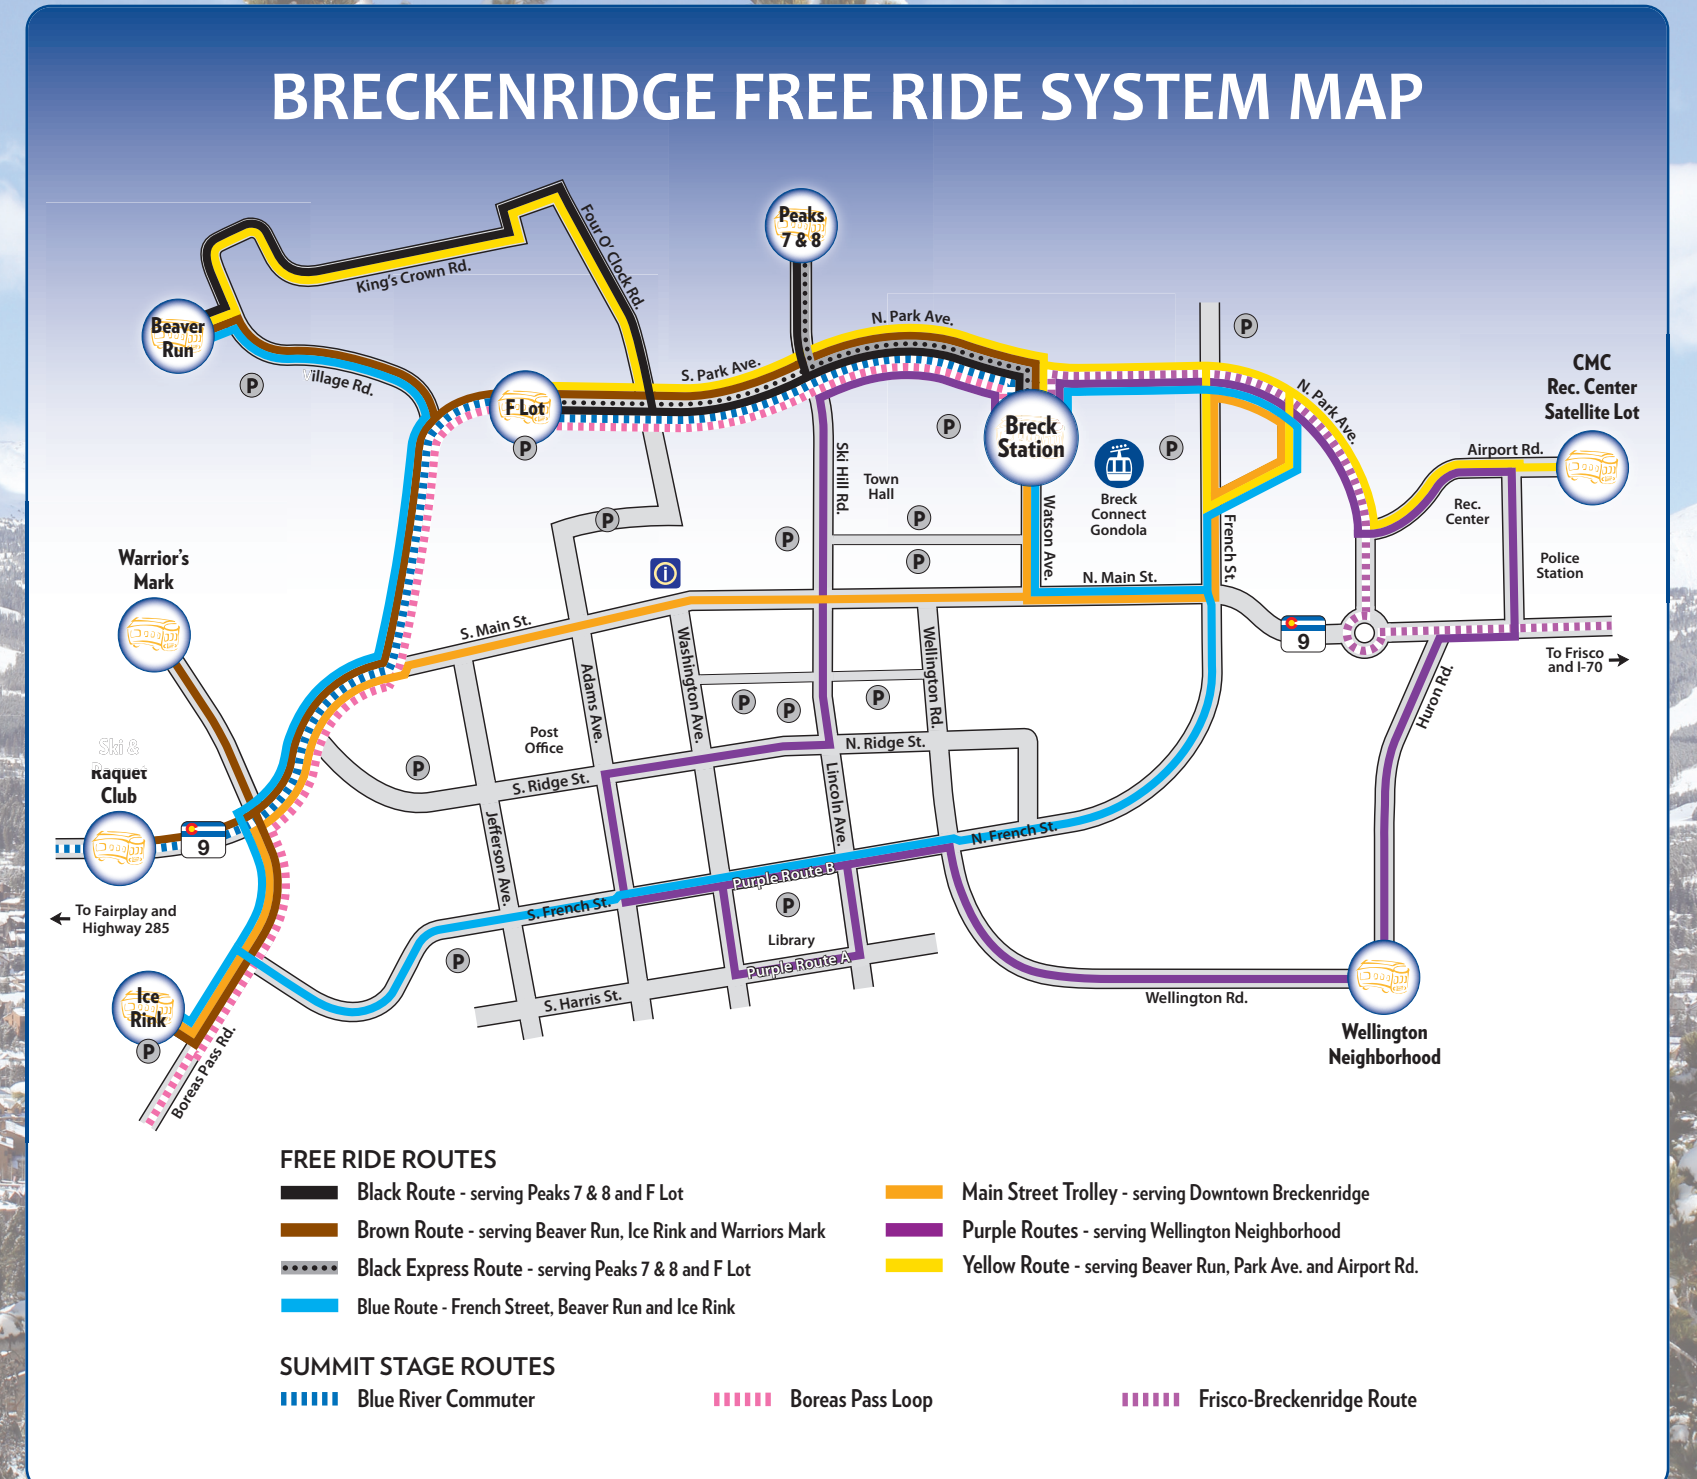

YELLOW ROUTE - From Breckenridge Station, serving Beaver Run, Park Avenue and Airport Road

From 6:15 AM to 11:15 PM, the Yellow Route runs every 15 minutes.
De 6:15 AM a 11:15 PM, la Ruta Amarilla corre cada 15 minutos.

Stop ID #	1	91	51	52	53	54	55	56	57	409	412	410	58	59	411	60	61	62	63	353	64	65	66	13	366	367	368	68	69	1	
AM	6:15	:17	:19	:20	:21	:22	:23	:24	:25	:26	:27	:28	:30	:30	:31	:32	:32	:33	:33	:35	:35	:37	:38	:40	:42	:44	:44	:45	:47	:48	
PM	11:15	:17	:19	:20	:21	:22	:23	:24	:25	:26	:27	:28	:30	:30	:31	:32	:32	:33	:33	:35	:35	:37	:38	:40	:42	:44	:44	:45	:47	:48