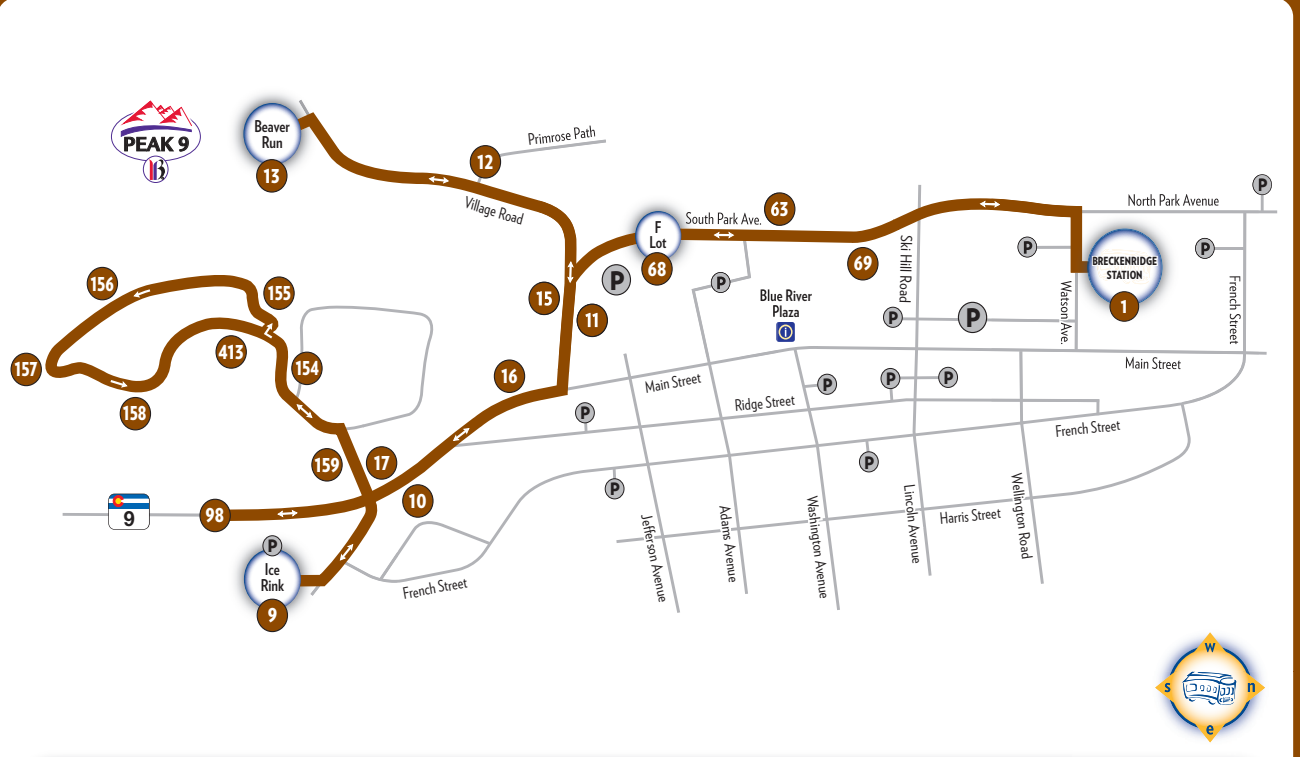

PURPLE ROUTE A - From Breckenridge Station, serving Wellington Neighborhood and Downtown

From 6:15 AM to 11:15 PM, the Purple Route A runs every 30 minutes.
De 6:15 AM a 11:15 PM, la Ruta Púrpura A corre cada 30 minutos.

PURPLE ROUTE B - From Breckenridge Station, serving Downtown and Wellington Neighborhood

From 6:30 AM to 11:00 PM, the Purple Route B runs every 30 minutes.
De 6:30 AM a 11:00 PM, la Ruta Púrpura B corre cada 30 minutos.

BROWN ROUTE - From Breckenridge Station, serving Beaver Run (daytime only), Warriors Mark and Ice Rink

From 6:10 AM to 5:15 PM, the Brown Route runs every 15 minutes.
De 6:10 AM a 5:15 PM, la Ruta Marrón corre cada 15 minutos.

From 5:45 PM to 11:15 PM, the Brown Route runs every 30 minutes.
De 5:45 PM a 11:15 PM, la Ruta Marrón corre cada 30 minutos.

Stop ID #	1	63	12	13	15	16	17	18	154	155	156	157	158	413	415	159	98	9	10	11	12	13	15	16	69	1		
AM	6:10	:17	:18	:22	:24	:25	:26	:27	:28	:30	:31	:32	:32	:34	:34	:36	:36	:38	:40	:41	:43	:43	:45	:45	:47	:49	:51	
PM	5:45	:46	:48	:52	:54	:55	:56	:57	:58	:00	:01	:02	:02	:04	:04	:06	:06	:08	:10	:11	:13	:13	:15	:15	:17	:19	:21	