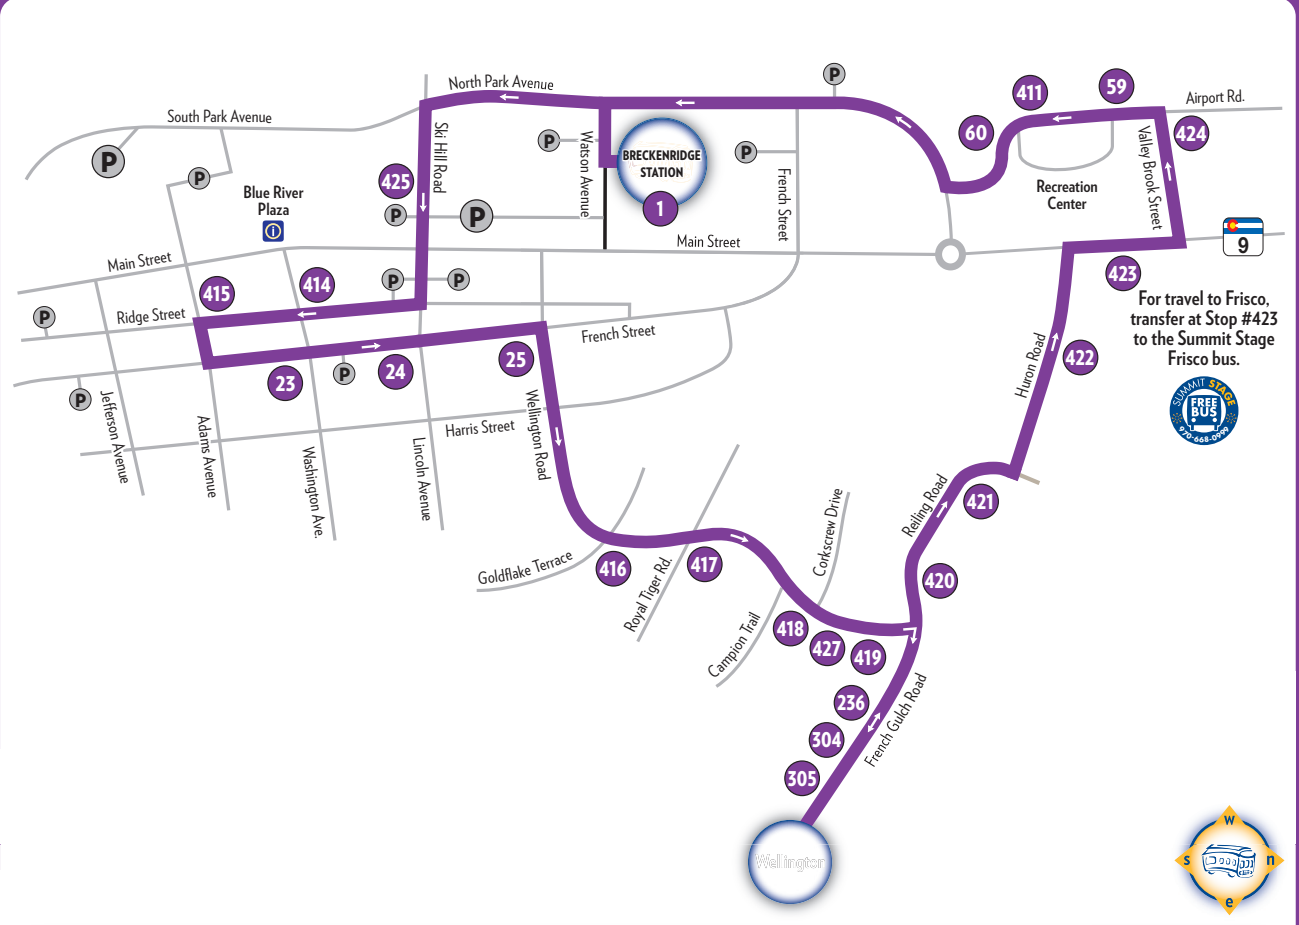

PURPLE ROUTE A - From Breckenridge Station, serving Wellington Neighborhood and Downtown

From 6:15 AM to 11:15 PM, the Purple Route A runs every 30 minutes.
De 6:15 AM a 11:15 PM, la Ruta Púrpura A corre cada 30 minutos.

PURPLE ROUTE B - From Breckenridge Station, serving Downtown and Wellington Neighborhood

From 6:30 AM to 11:00 PM, the Purple Route B runs every 30 minutes.
De 6:30 AM a 11:00 PM, la Ruta Púrpura B corre cada 30 minutos.

BROWN ROUTE - From Breckenridge Station, serving Beaver Run (daytime only), Warriors Mark and Ice Rink

From 6:10 AM to 5:15 PM, the Brown Route runs every 15 minutes.
De 6:10 AM a 5:15 PM, la Ruta Marrón corre cada 15 minutos.

From 5:45 PM to 11:15 PM, the Brown Route runs every 30 minutes.
De 5:45 PM a 11:15 PM, la Ruta Marrón corre cada 30 minutos.

Stop ID #	1	63	12	13	15	16	17	18	154	155	156	157	158	413	415	159	98	9	10	11	12	13	15	16	69	1		
AM	6:10	:17	:18	:22	:24	:25	:26	:27	:28	:30	:31	:32	:32	:34	:34	:36	:36	:38	:40	:41	:43	:43	:45	:45	:47	:49	:51	
PM	5:45	:46	:48	:52	:54	:55	:56	:57	:58	:00	:01	:02	:02	:04	:04	:06	:06	:08	:10	:11	:13	:13	:15	:15	:17	:19	:21	