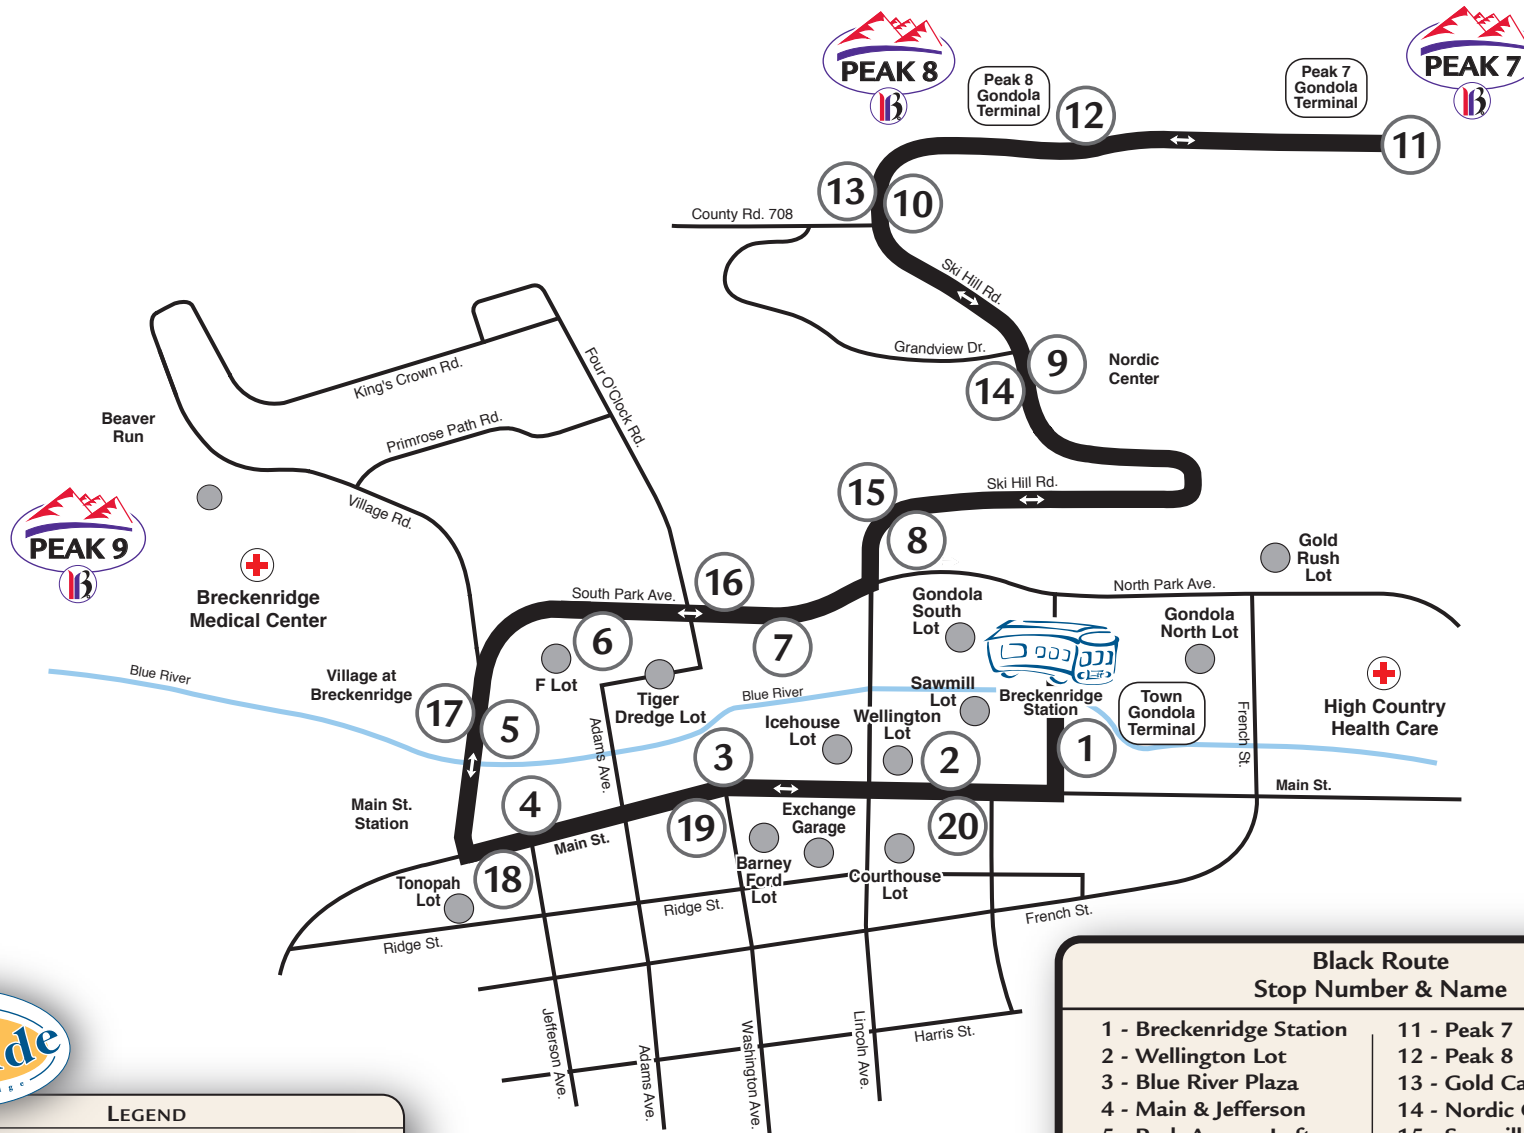

# Town of Breckenridge Free Ride Transit System Black Route

### LEGEND

Breckenridge Station	Information Center	
Turn Around Point	Medical Center	
Bus Stop	Parking Lot	

Black Route Stop Number & Name	
1 - Breckenridge Station	11 - Peak 7
2 - Wellington Lot	12 - Peak 8
3 - Blue River Plaza	13 - Gold Camp
4 - Main & Jefferson	14 - Nordic Center
5 - Park Avenue Lofts	15 - Sawmill Road
6 - F Lot	16 - 4 O' Clock Run
7 - River Mtn. Lodge	17 - Village at Breckenridge
8 - Ski Hill Condos	18 - Main & Jefferson
9 - Nordic Center	19 - Washington & Main
10 - Gold Camp	20 - Wellington & Main