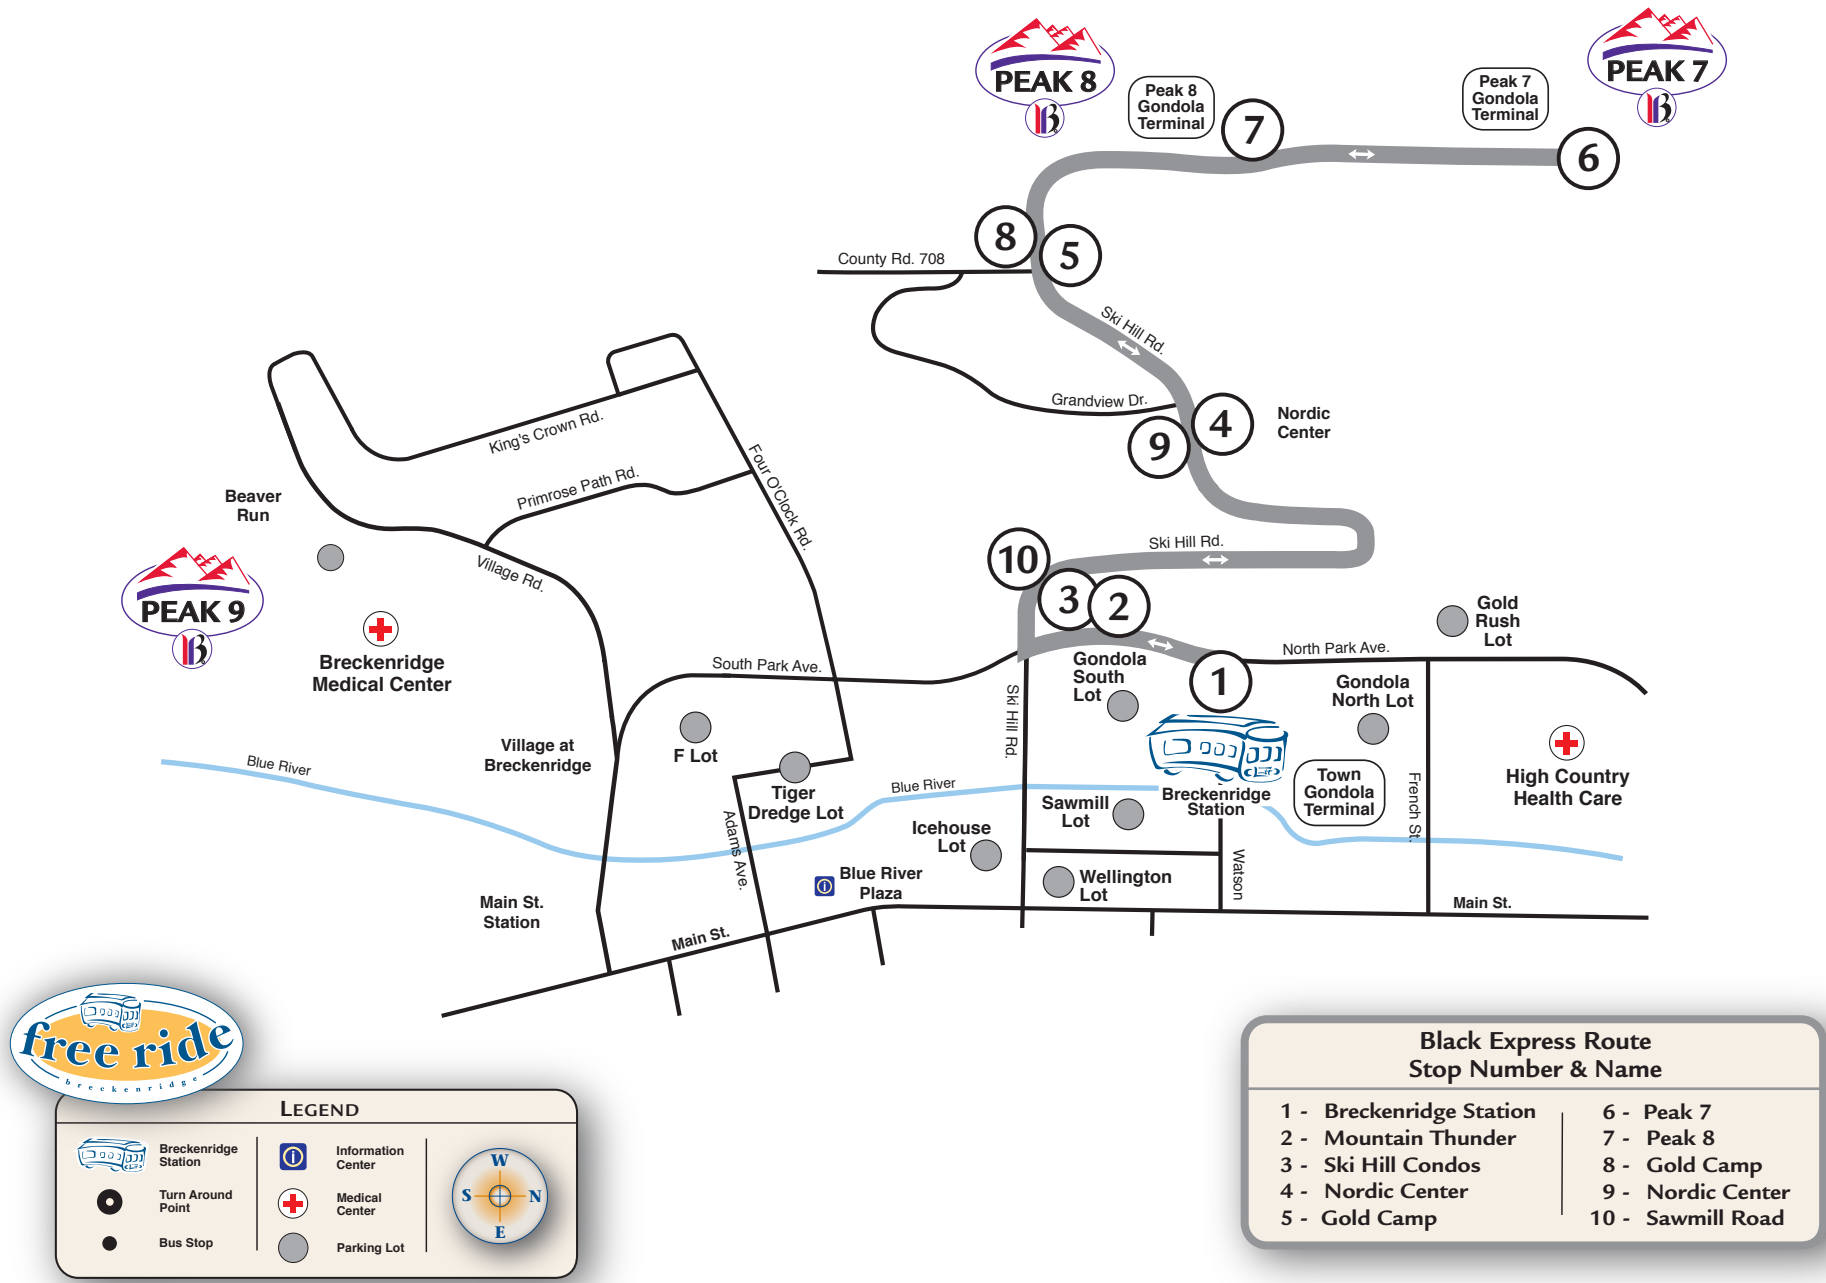

Town of Breckenridge Free Ride Transit System Black Express Route

Black Express Route Stop Number & Name	
1 - Breckenridge Station	6 - Peak 7
2 - Mountain Thunder	7 - Peak 8
3 - Ski Hill Condos	8 - Gold Camp
4 - Nordic Center	9 - Nordic Center
5 - Gold Camp	10 - Sawmill Road

LEGEND

	Breckenridge Station		Information Center	
	Turn Around Point		Medical Center	
	Bus Stop		Parking Lot	